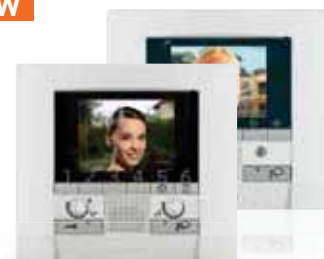

- Colour or black and white screen
- Handset and handsfree solutions
- Wall or flush mounted installation
- Basic or with additional functions

SWING
(colour or b/w)

CLASSE 100 V12B

NEW

POLYX
(basic or with memory functions)

- MyHOME home automation management using the screen menu

AXOLUTE
Video display

- Integrated with BTicino and Legrand residential series

AXOLUTE
NIGHTER and WHICE

MyHOME SCREEN 10

NEW