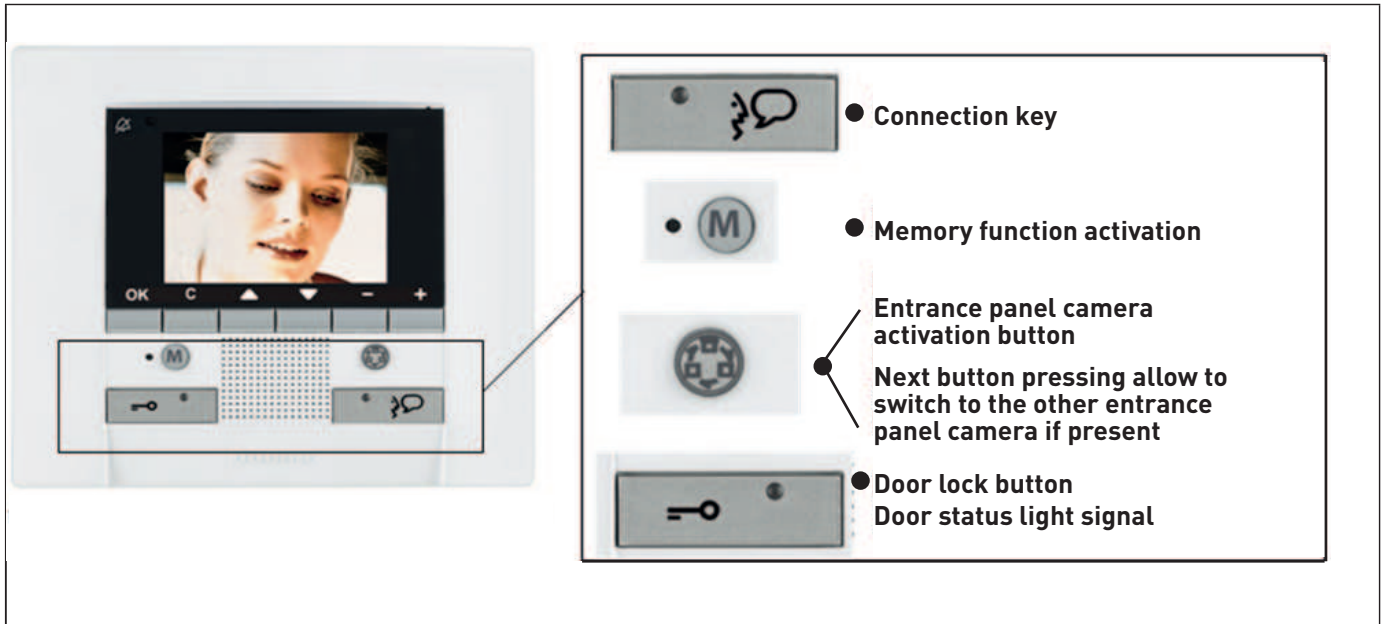

Polyx Memory Handsfree Video Door Entry System Kit

bticino

CAT NO. 369411

Handset

- Handsfree internal unit with a 3.5" colour screen
- In-built memory to record visuals and audio of visitors
- In built answering machine with customised greeting
- Camera pan and tilt control with applicable entrance panel
- Enables control of BTicino 'My Home' control systems
- Enables all standard video door entry functions (i.e. communication activation button, door gate strike, cycle cameras)
- Can be programmed in English, French, Italian, Spanish, German, Vlaams (Belgian) and Portuguese

Entrance panel

- Linea 2000 metal colour video entrance panel
- IP44
- Manual camera adjustment
- Single call button with lit name plate
- Surface mounting

Accessories

- Power supply
- Video adaptor

Additional handset available. Ref # 344163

Product specifications	
Supply voltage	27 V d.c.
Recommended bus cable	573999
Components included	Power supply, Polyx internal handsfree unit and entrance panel

All software required and instruction manuals are provided within each kit.